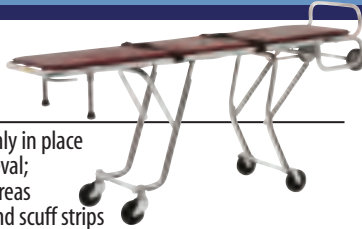

SMCENV-CFX-CF70-10 blue **\$190.00 cs**

CADAVER BODY BAGS

- sealed vinyl construction to retain all fluids
- packaged 10/cs w/outer poly bag for belongings

55710/Cs Infant, 8" x 28" center zip, 5 mil	\$32.00 cs
55720/Cs Child, 28" x 46" center zip, 5 mil	\$41.00 cs
SMC55700-10 Adult, 36" x 90" center zip, 5 mil	\$61.00 cs
SMC55750-10 Adult, 36" x 90" envelope zip, 5 mil	\$70.00 cs
SMC55850-XP-10 Adult, 36" x 90" center zip, 9.5 mil	\$90.00 cs
SMC55800-XP-10 Adult, 36" x 90" envelope zip, 9.5 mil	\$104.00 cs

Proudly Serving Our Customers
27
For Years!

July Spotlight

Prices Good Through August 20, 2017
For Promo Pricing - Reference SR717

**FERNO® MODEL 24
MULTI-LEVEL, ONE MAN®**

- allows portable stretcher to lie evenly in place
- allows one person to perform retrieval; highly maneuverable in confined areas
- equipped w/release levers, posts, and scuff strips
- load-end legs unfold and lock automatically when unloading cot
- includes one-inch burgundy mattress and two five-foot-long, two-piece burgundy, quick-release restraining straps
- 77" L X 20-1/2"W; max load 400 lbs